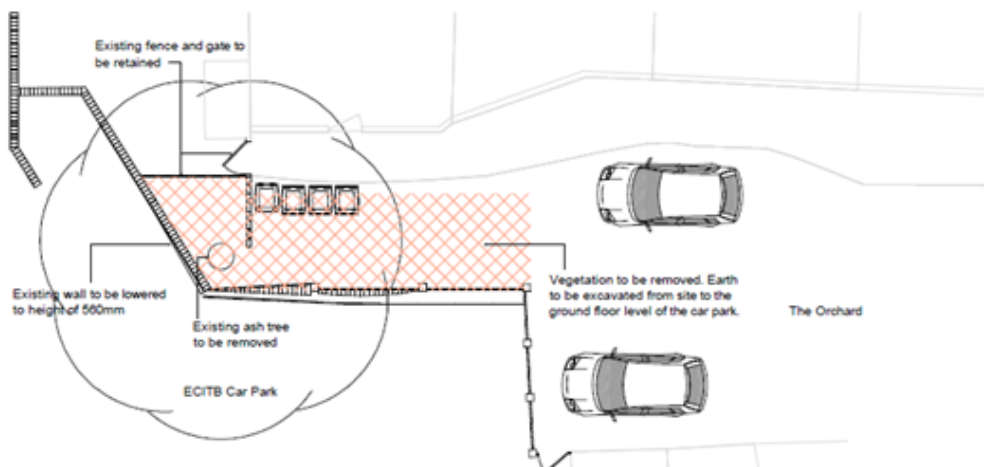

ITEM 5.03

4/02579/15/LBC- ALTERATIONS TO THE LISTED CURTILAGE BOUNDARY WALLING AND CONSTRUCTION OF NEW FENCING TO FORM NEW LANDSCAPED AREA

BLUE COURT, 1 CHURCH LANE, KINGS LANGLEY, WD4 8JP

ITEM 5.03

4/02579/15/LBC- ALTERATIONS TO THE LISTED CURTILAGE BOUNDARY WALLING AND CONSTRUCTION OF NEW FENCING TO FORM NEW LANDSCAPED AREA

BLUE COURT, 1 CHURCH LANE, KINGS LANGLEY, WD4 8JP

EXISTING SITE PLAN

PROPOSED SITE PLAN