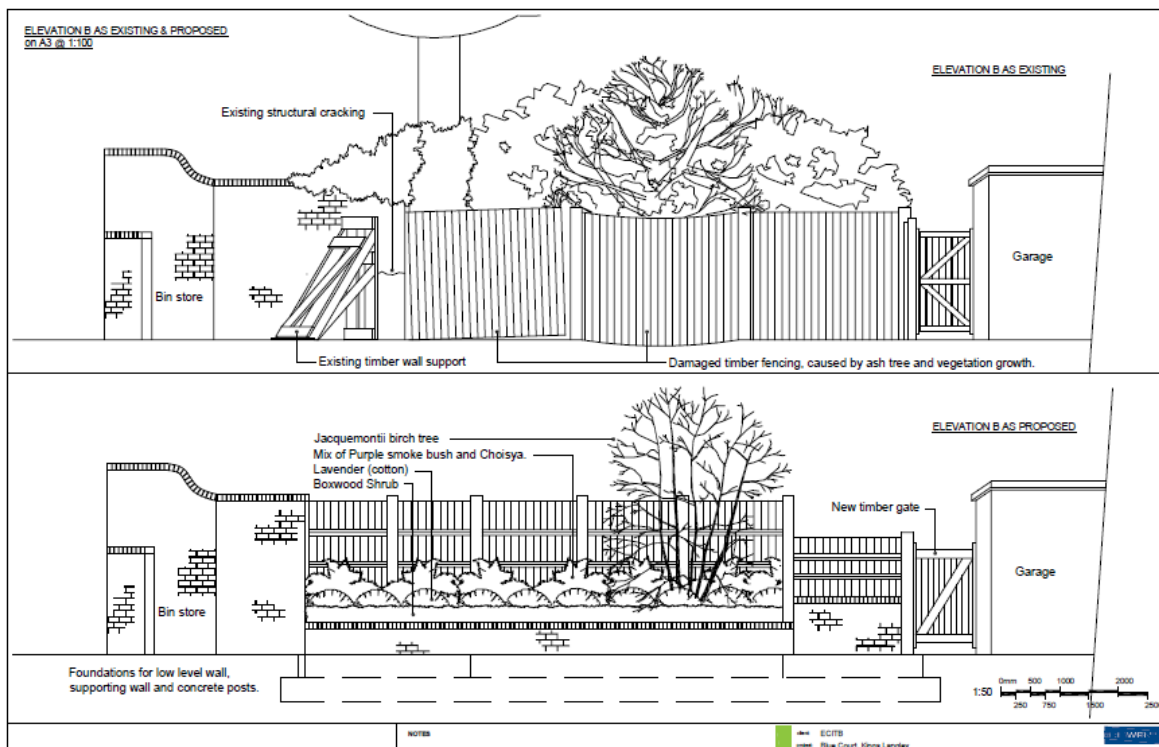

ITEM 5.03

4/02579/15/LBC- ALTERATIONS TO THE LISTED CURTILAGE BOUNDARY WALLING AND CONSTRUCTION OF NEW FENCING TO FORM NEW LANDSCAPED AREA

BLUE COURT, 1 CHURCH LANE, KINGS LANGLEY, WD4 8JP

ITEM 5.03

4/02579/15/LBC- ALTERATIONS TO THE LISTED CURTILAGE BOUNDARY WALLING AND CONSTRUCTION OF NEW FENCING TO FORM NEW LANDSCAPED AREA

BLUE COURT, 1 CHURCH LANE, KINGS LANGLEY, WD4 8JP

EXISTING SITE PLAN

PROPOSED SITE PLAN